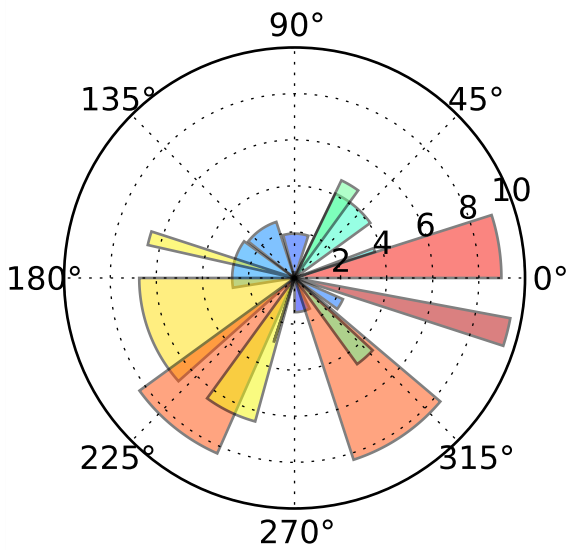

ReportLab flowables using matplotlib

MatplotlibFigure (as PDF):

MatplotlibFigure (as bitmap):